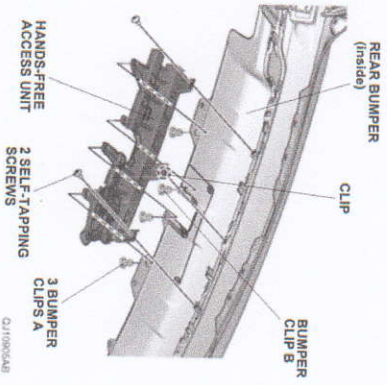

DIRECT SHIPPING TO ALL 50 STATES

SELLING ONLINE SINCE 1999

COLLEGE HILLS HONDA IS A FRANCHISE HONDA DEALER

1-855-299-7244

HOME / CRV ACCESSORIES / 2020-2022 / HANDS FREE POWER TAILGATE SENSOR ADAPTER FOR TRAILER HITCH